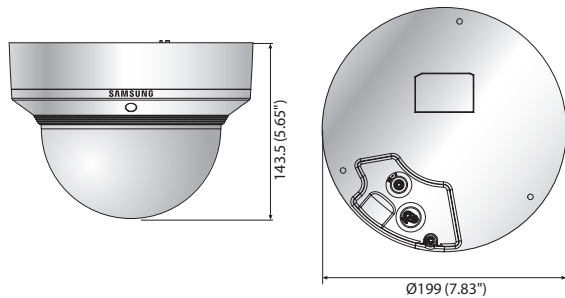

Dimensions

Unit : mm (inch)